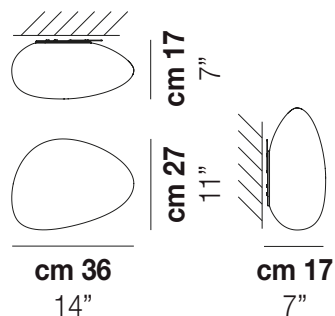

NEOCHIC PL P

TECHNICAL DATA:

CERTIFICATIONS:

LIGHT SOURCES

	1x77W	220-240 V 50/60 Hz	E27
	1x10W	220-240 V 50/60 Hz	Led 2700 K 10 W 230 V 1100 lm DIM2 Phase Cut
	1x12 W	24 V	Led 3000 K 12W 24 V 1700 lm DIM2 Phase Cut
	1x10W	220-240 V 50/60 Hz	Led 3000 K 10 W 230 v 1100 lm DIM2 Phase Cut
	1x12 W	24 V	Led 3000 K 12 W 24 V 1700 lm DIM3 0-10V, Push

VOLUME	Mc 0,07
GROSS WEIGHT	Kg 6
NET WEIGHT	Kg 3

download

SHADE FINISHING

BCST

FRAME FINISHING

BC

OTHER VERSION AVAILABLE

Click on the version to go to the web version of the product