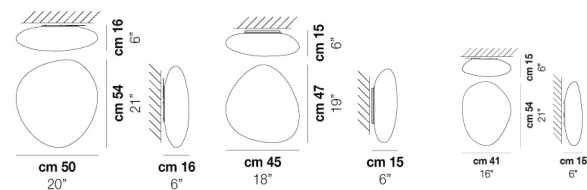

NEOCHIC PL P

TECHNICAL DATA:

CERTIFICATIONS:

LIGHT SOURCES

	1x77W	220-240 V 50/60 Hz	E27
	1x10W	220-240 V 50/60 Hz	Led 2700 K 10 W 230 V 1100 lm DIM2 Phase Cut
	1x12 W	24 V	Led 3000 K 12W 24 V 1700 lm DIM2 Phase Cut
	1x10W	220-240 V 50/60 Hz	Led 3000 K 10 W 230 v 1100 lm DIM2 Phase Cut
	1x12 W	24 V	Led 3000 K 12 W 24 V 1700 lm DIM3 0-10V, Push

VOLUME	Mc 0,07
GROSS WEIGHT	Kg 6
NET WEIGHT	Kg 3

download

SHADE FINISHING

BCST

FRAME FINISHING

BC

OTHER VERSION AVAILABLE

Click on the version to go to the web version of the product